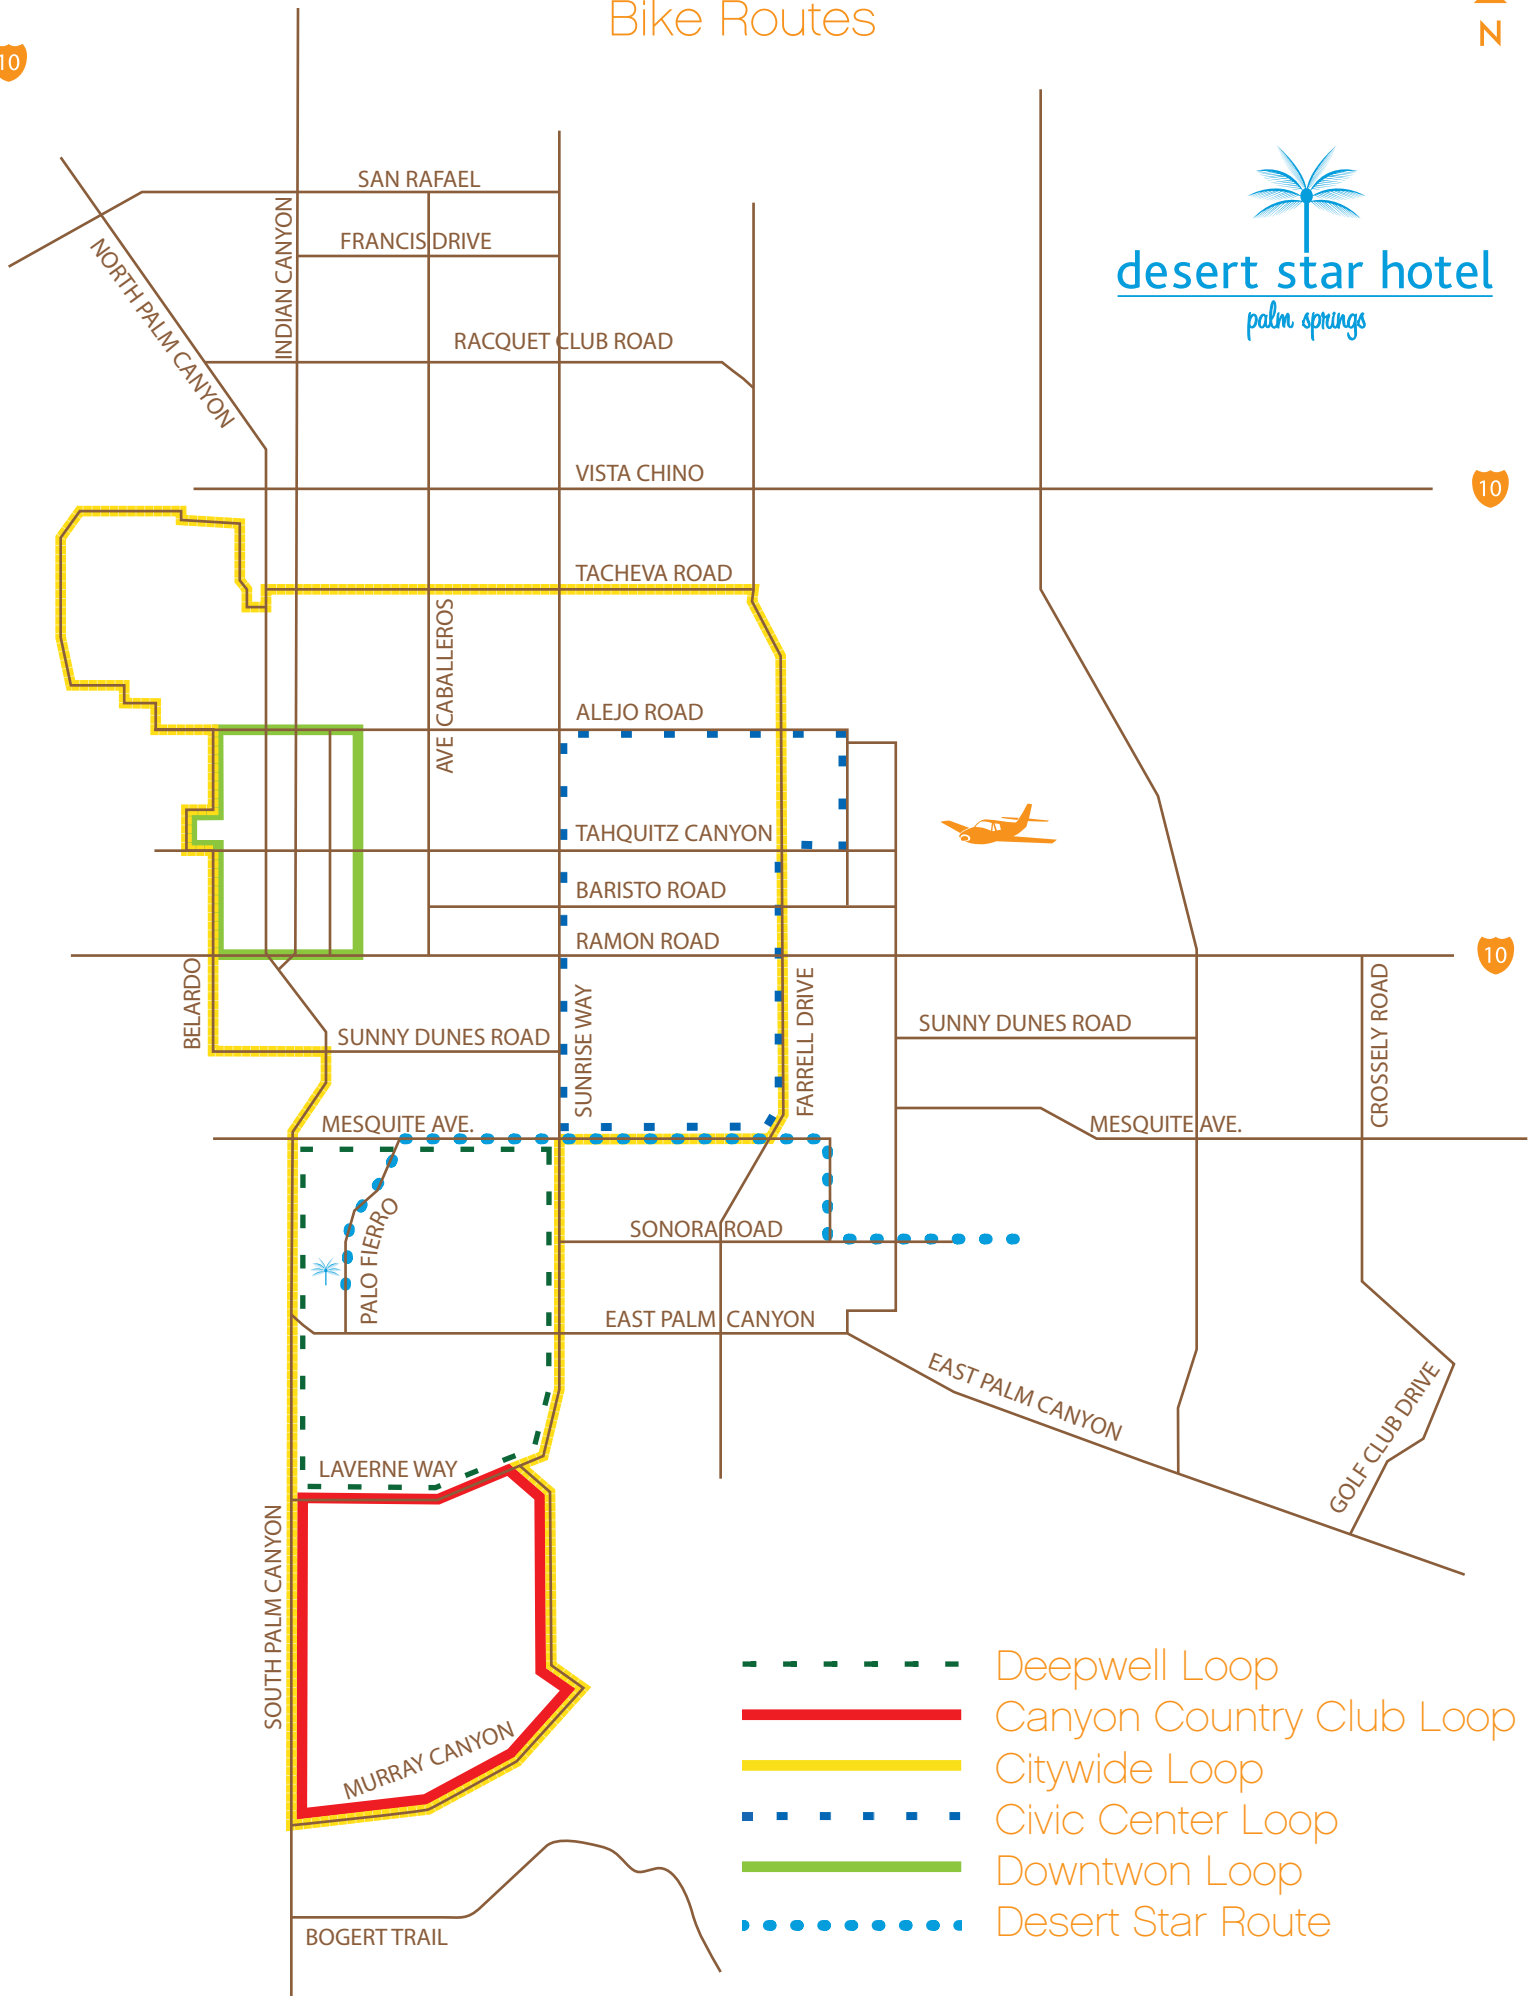

Bike Routes

- Deepwell Loop
- Canyon Country Club Loop
- Citywide Loop
- Civic Center Loop
- Downtown Loop
- Desert Star Route